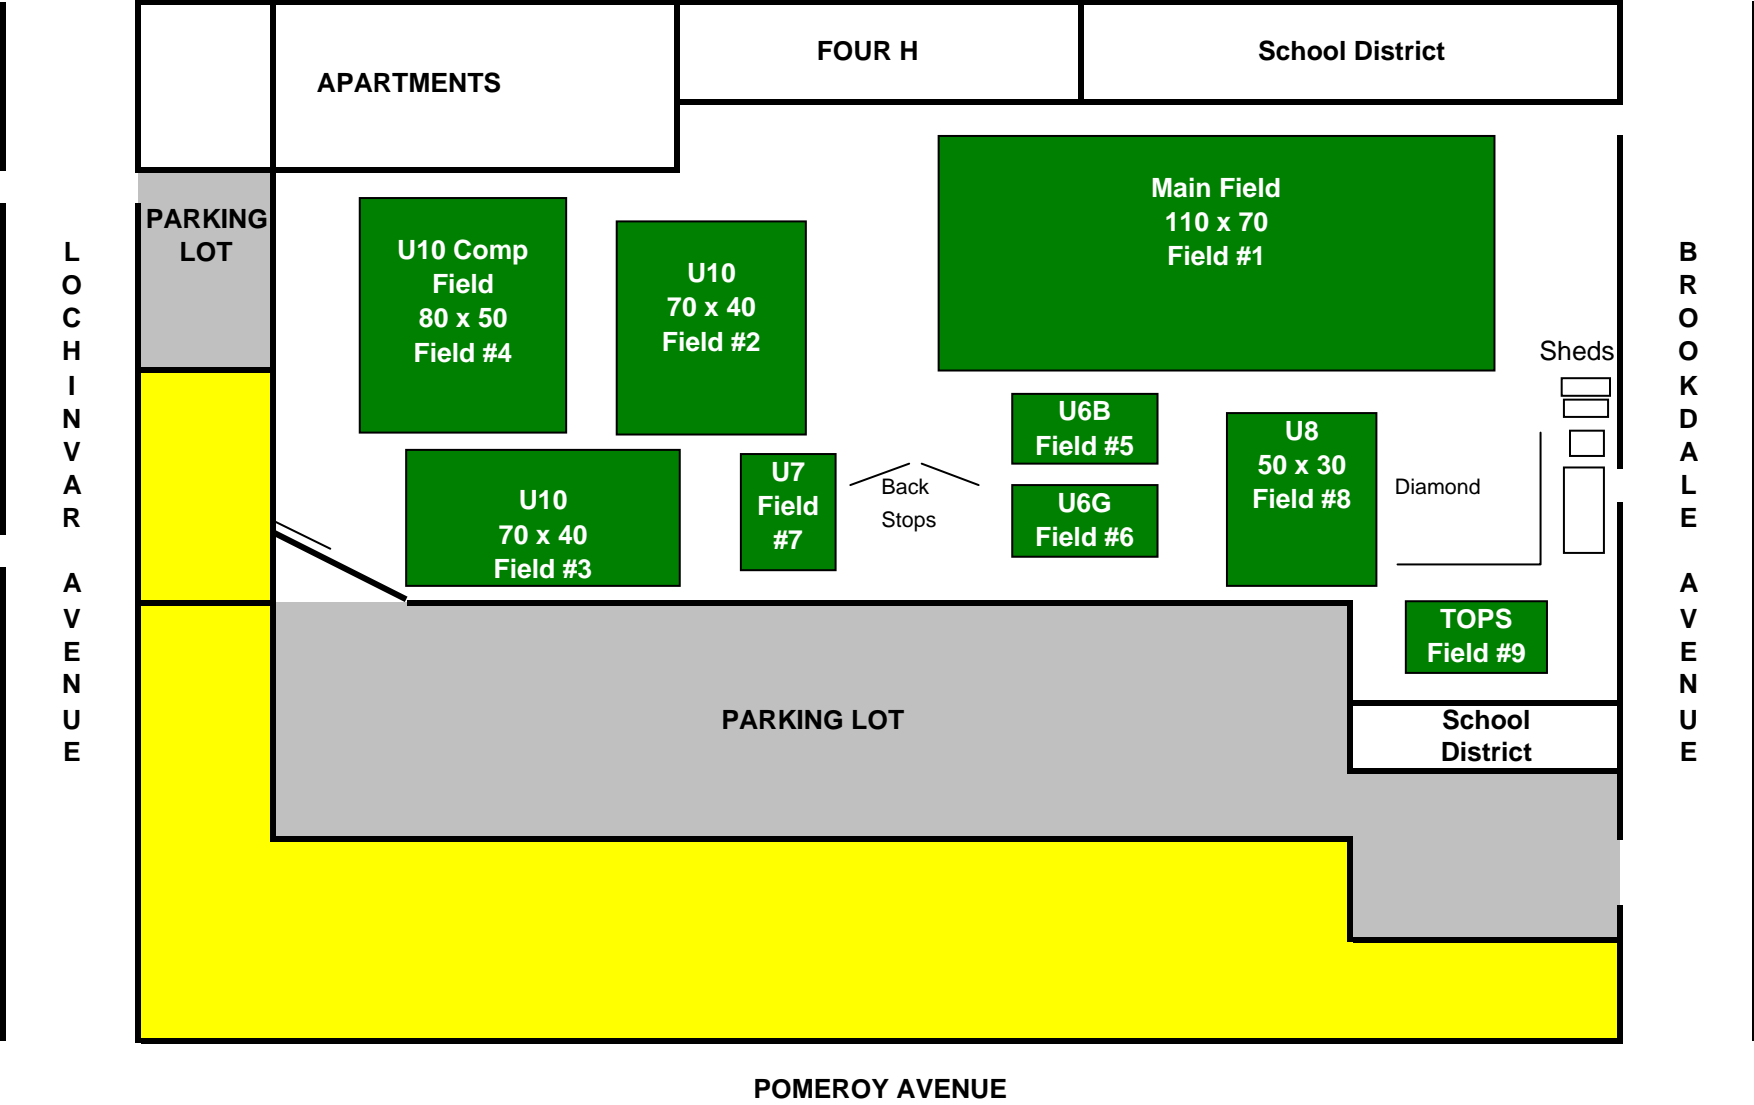

CURTIS FIELD LAYOUT

GRASS AREA DIMENSIONS
830ft x 490ft