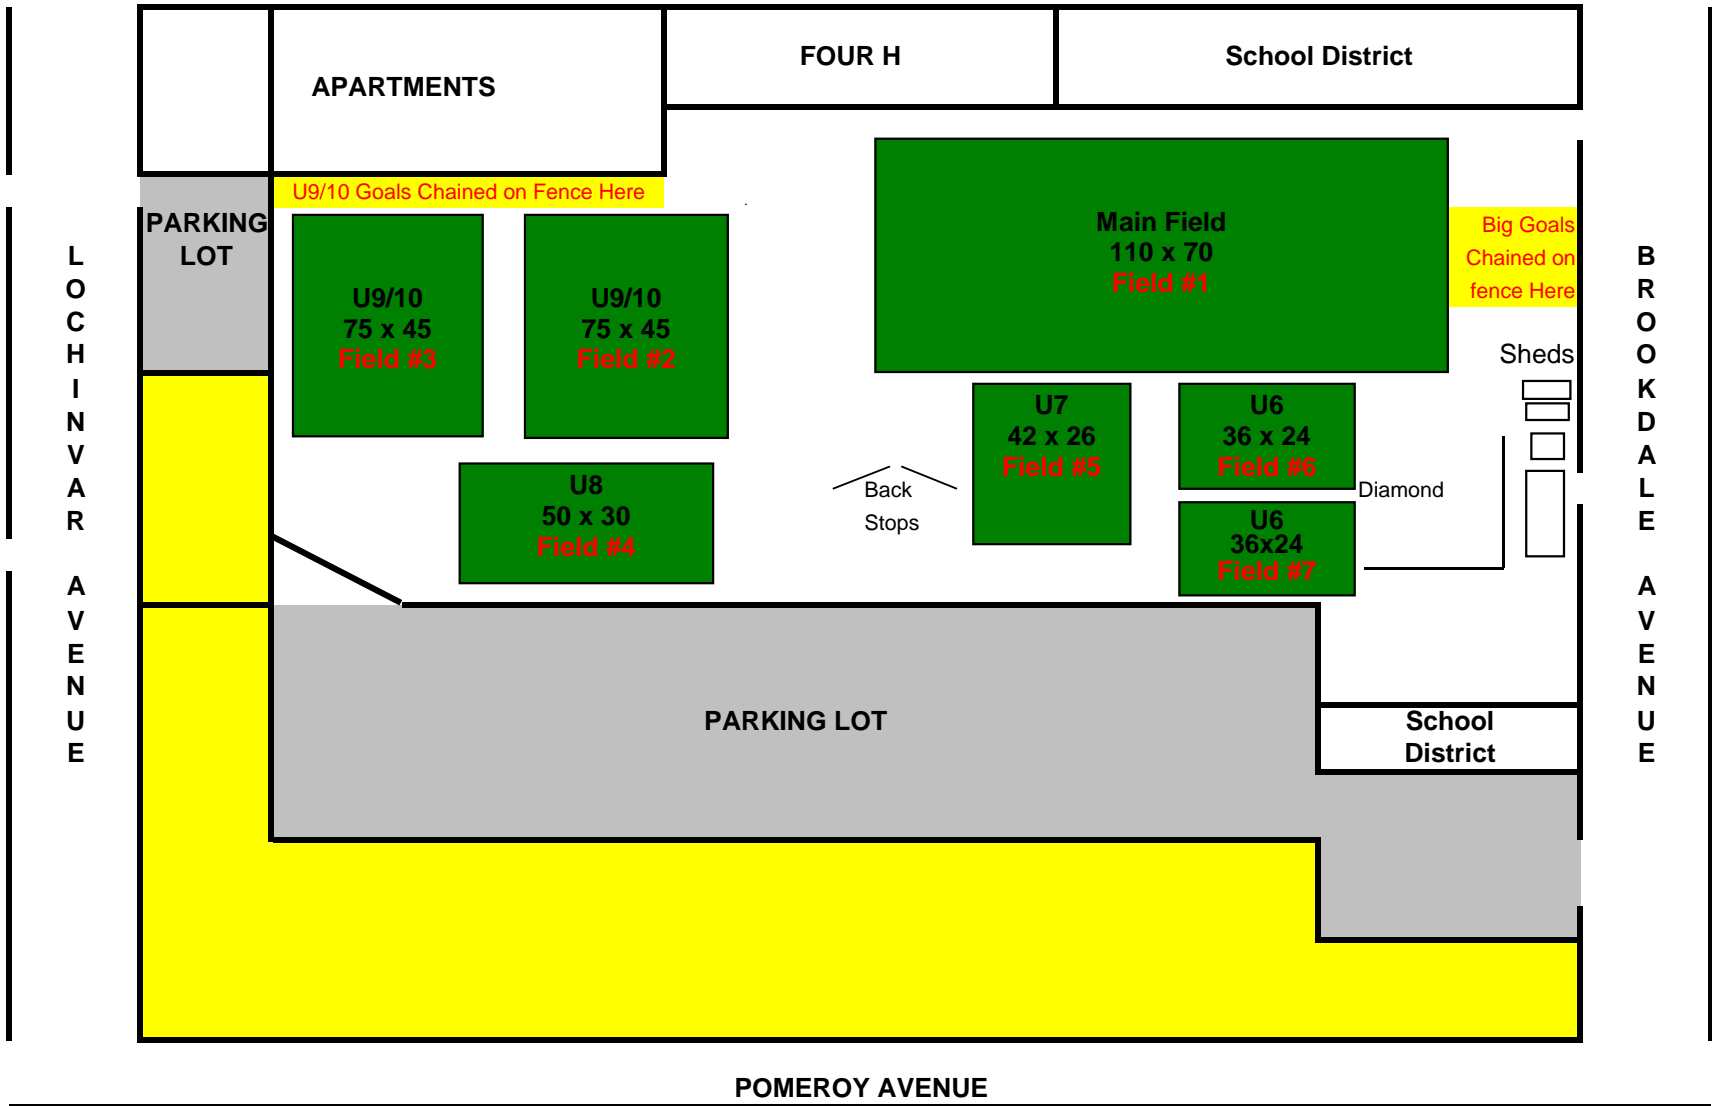

2011 CURTIS FIELD LAYOUT

POMEROY AVENUE

GRASS AREA DIMENSIONS
830ft x 490ft