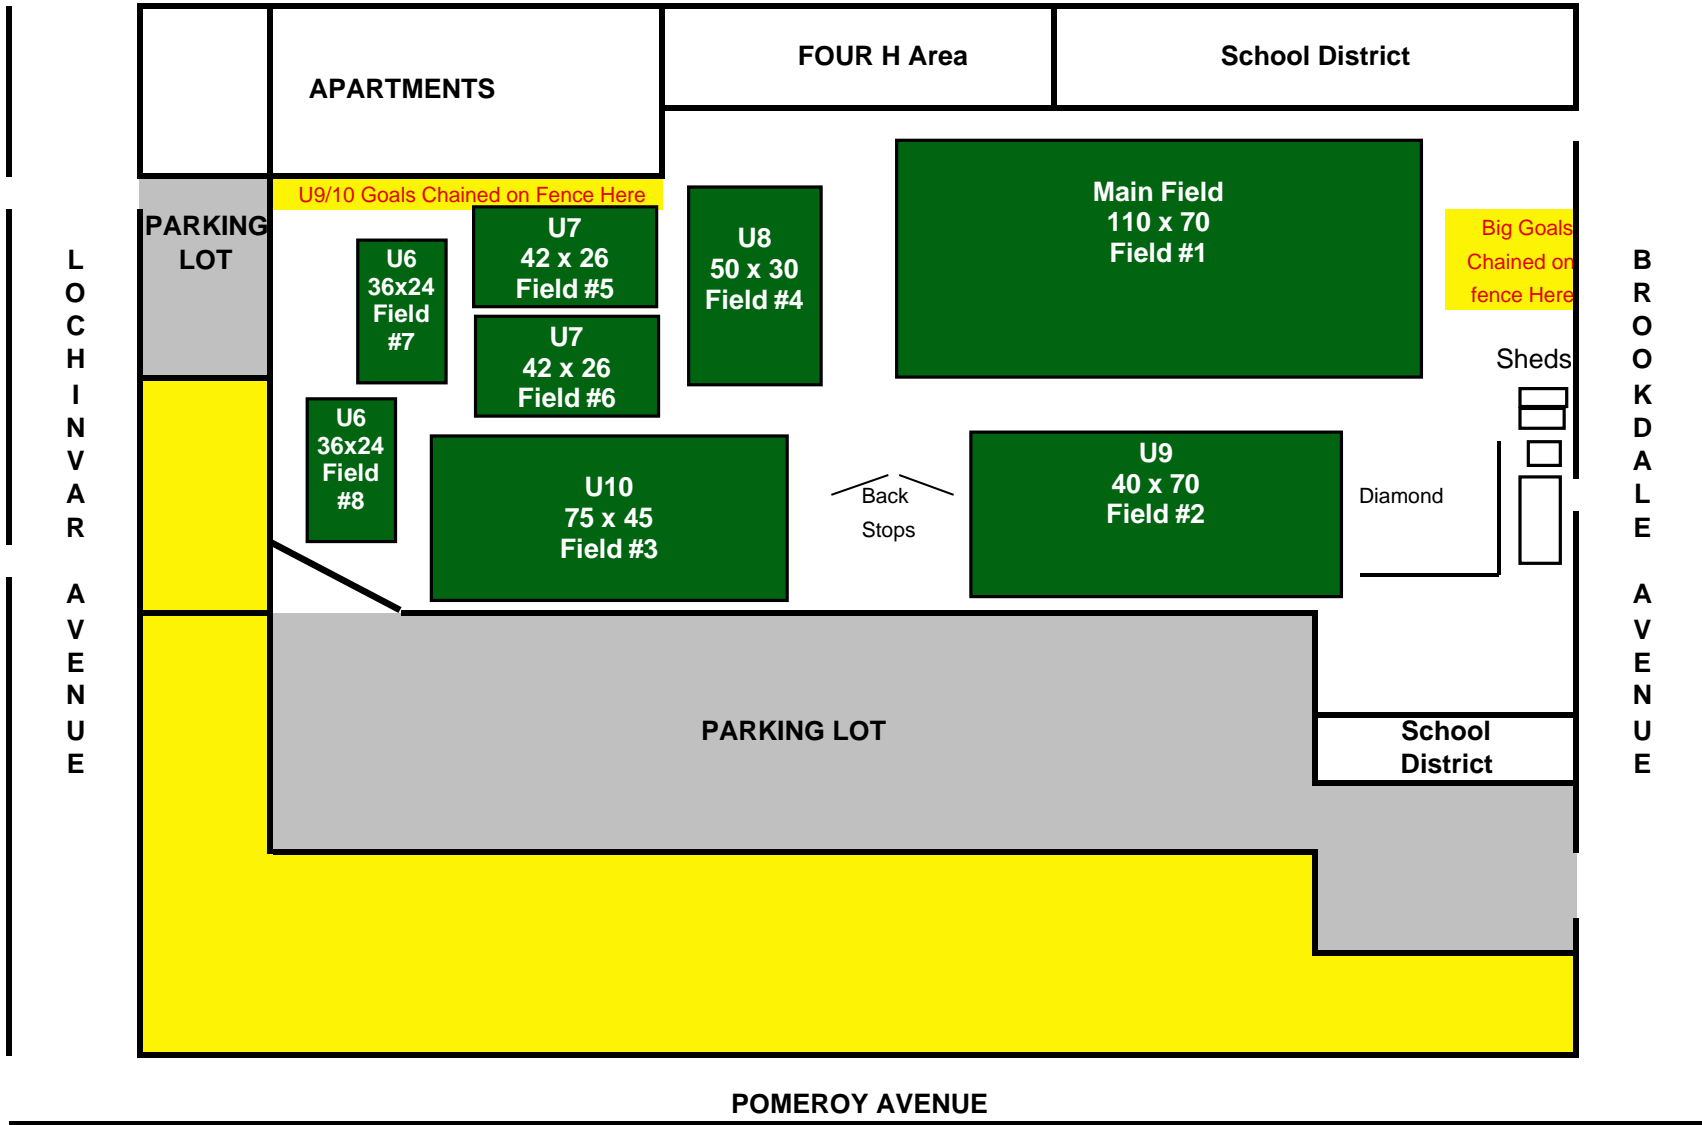

2010 CURTIS FIELD LAYOUT

GRASS AREA DIMENSIONS
830ft x 490ft